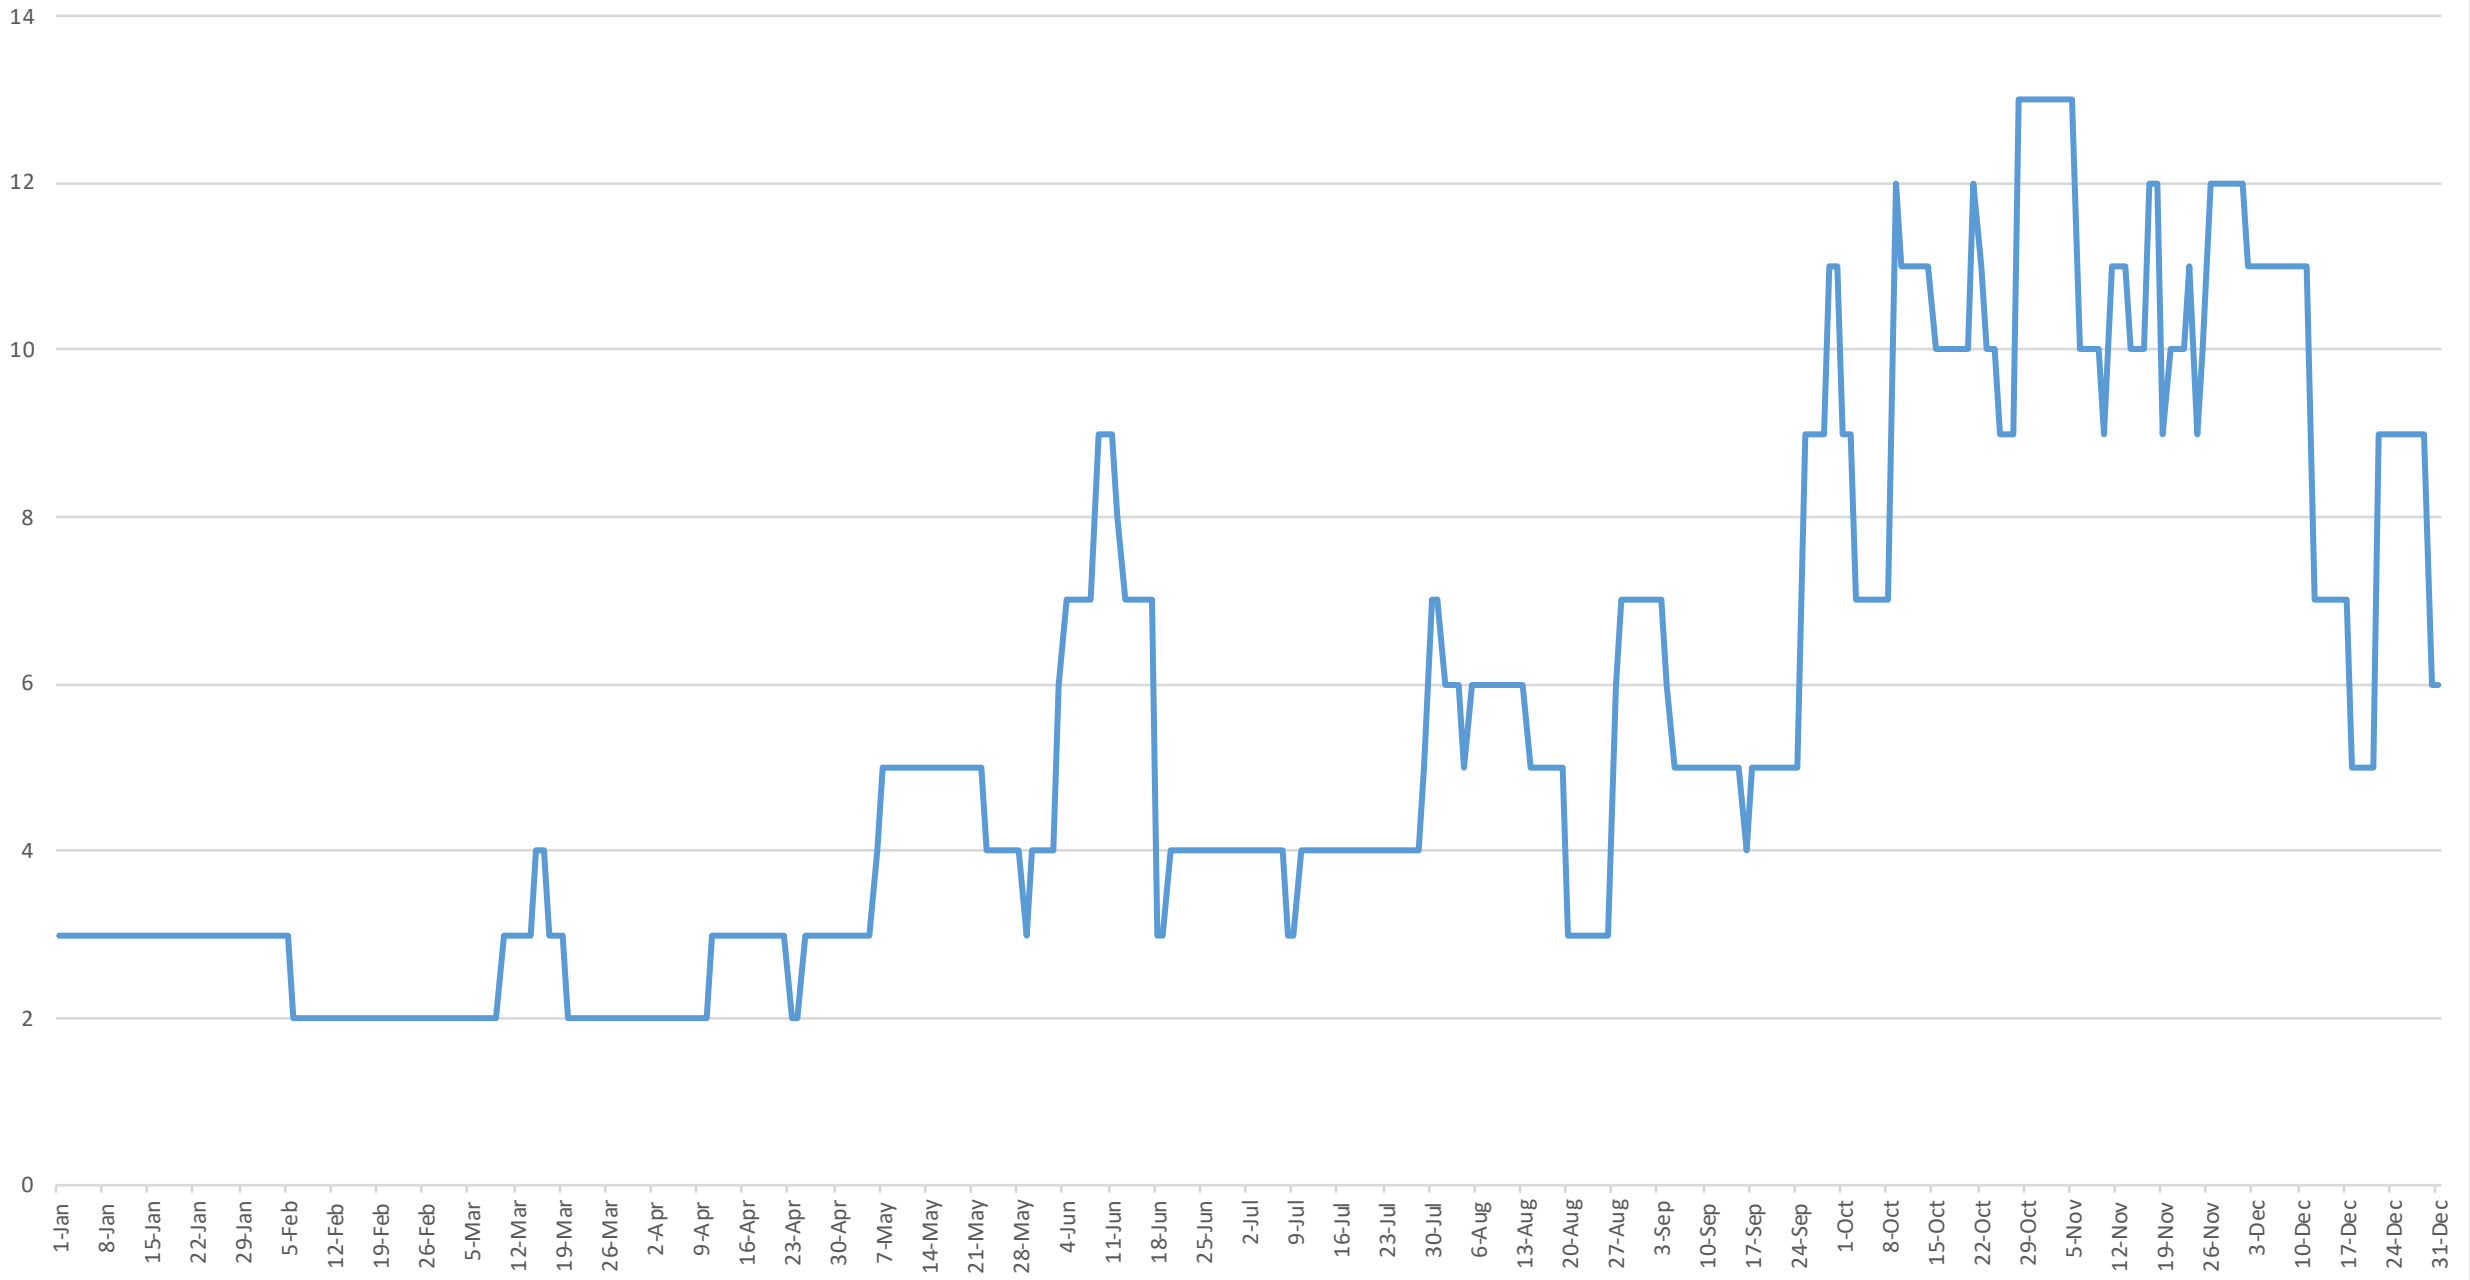

2015 Out of County Totals

Average Daily Number of Inmates Housed Out of County = 5.454795